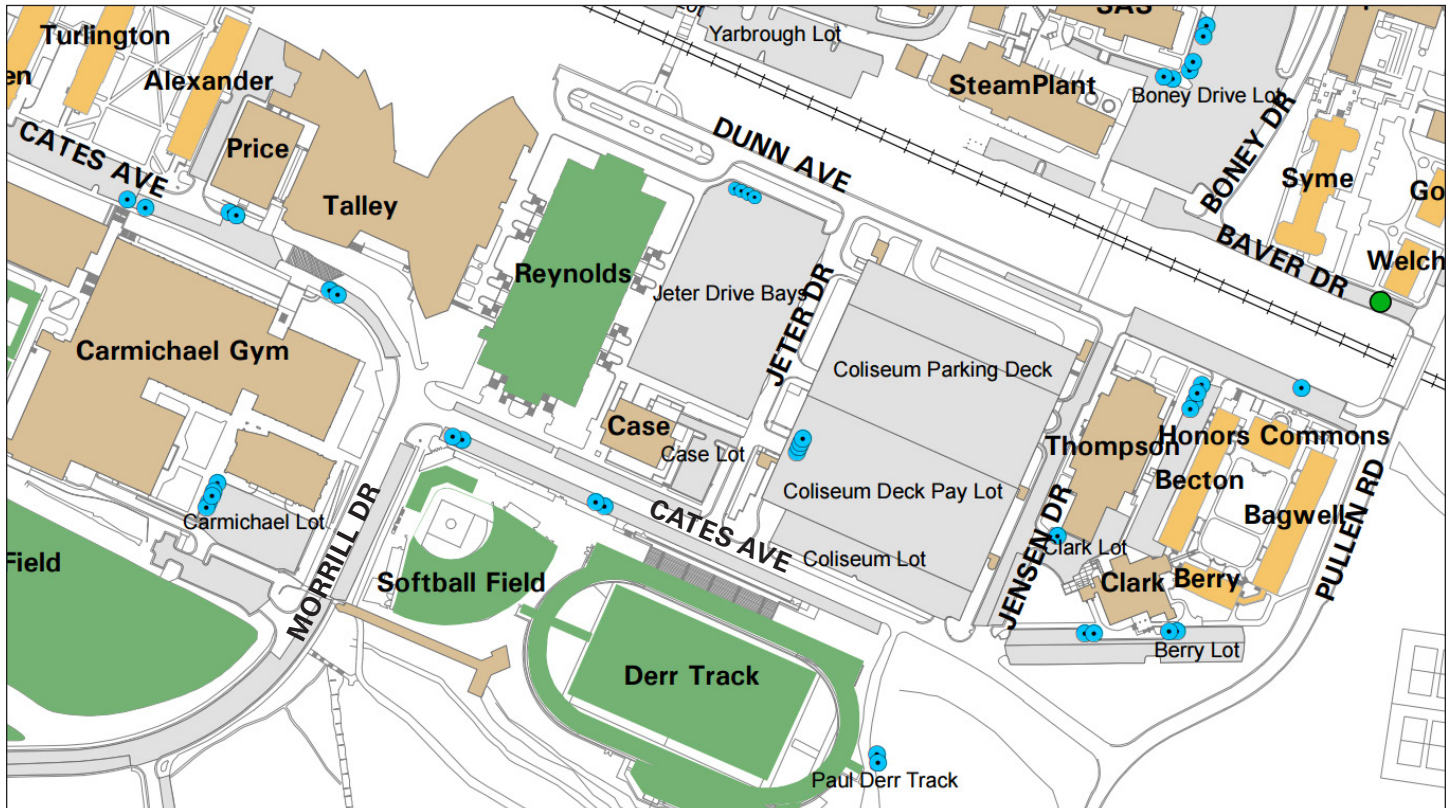

## Accessible parking for venues on Central Campus at NC State

- Stewart Theatre (inside Talley Student Union)
- Titmus Theatre and Kennedy-McIlwee Studio Theatre (inside Thompson Hall)
- Crafts Center (lower level, Thompson Hall)
- Price Music Center

See the full map online at:

<http://www2.acs.ncsu.edu/trans/maps/map-accessibility.pdf>

**BLUE DOTS** indicate accessible parking spaces.

For the easiest entrance point to Stewart Theatre, use the accessible spaces in the surface lot at the corner of Dunn Ave and Jeter Dr (Jeter Drive Bays on the map), and use the Dunn Ave entrance to Talley Student Union at the Technology Tower. Stewart Theatre is on floor 3.