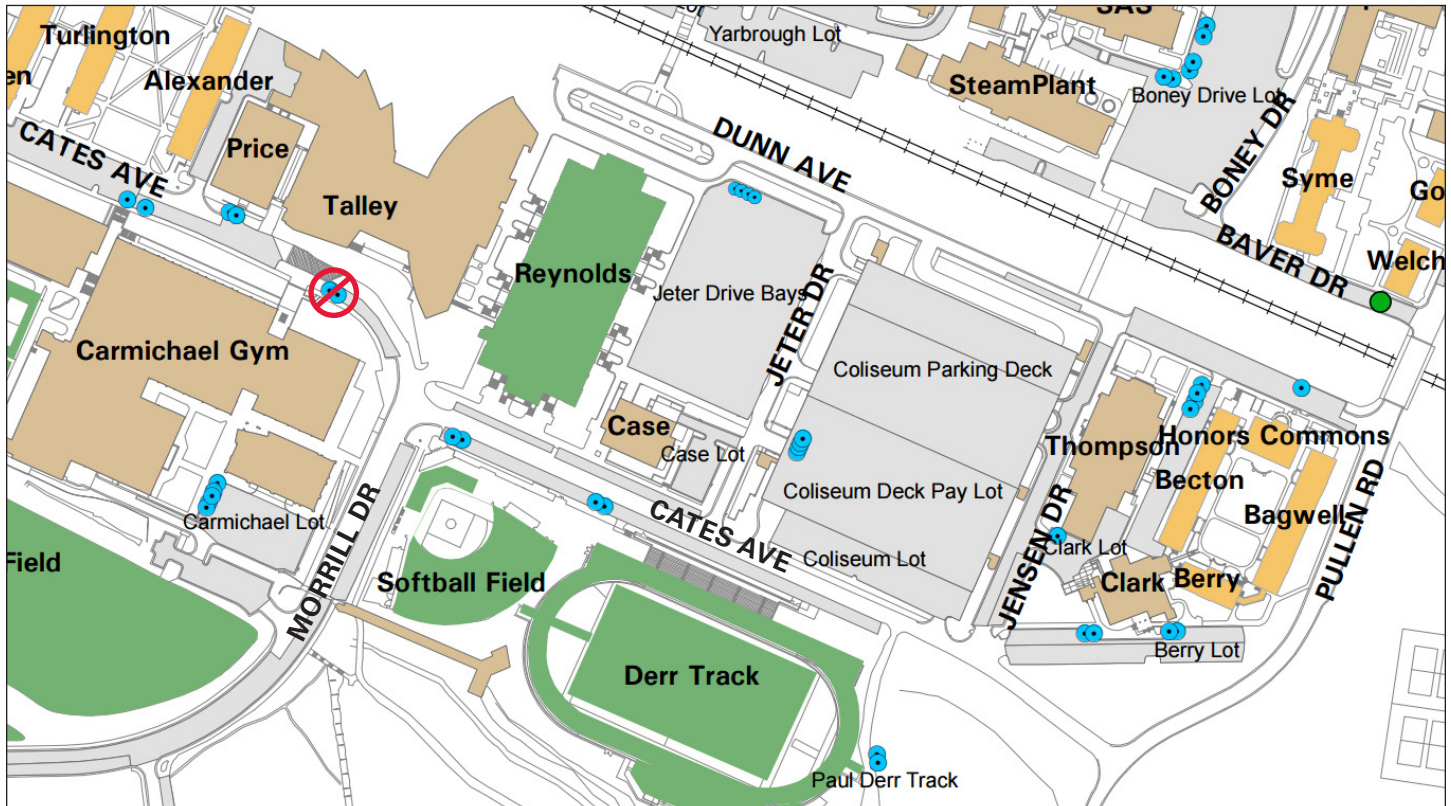

Arts NC State

Accessible parking for venues on Central Campus at NC State

- Stewart Theatre (inside Talley Student Union)
- Titmus Theatre and Kennedy-McIlwee Studio Theatre (inside Thompson Hall)
- Crafts Center (lower level, Thompson Hall)
- Price Music Center

See the full map online at:

<http://www2.acs.ncsu.edu/trans/maps/map-accessibility.pdf>

BLUE DOTS indicate accessible parking spaces.

For the easiest entrance point to Stewart Theatre, use the accessible spaces in the surface lot at the corner of Dunn Ave and Jeter Dr (Jeter Drive Bays on the map), and use the Dunn Ave entrance to Talley Student Union at the Technology Tower. Stewart Theatre is on floor 3.

NOTE: The two accessible spaces near the south entrance of Talley Student Union are currently closed due to Carmichael Gymnasium construction.